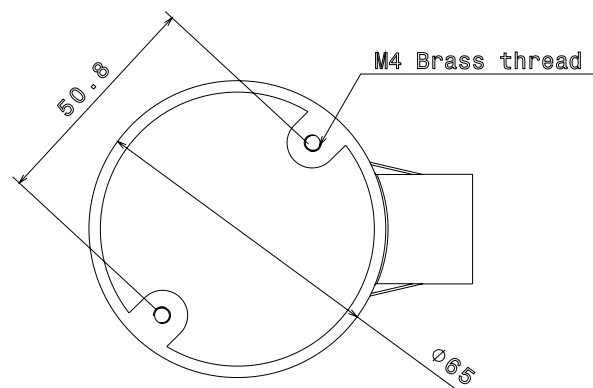

Packed in qty 20

ADDITIONAL NOTES

Manufactured to BS4607 part 1
Product includes 2 x M4 Brass Inserts

Isometric view

Side view

Front view

Top view