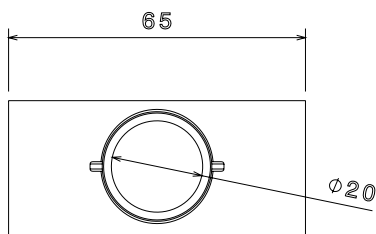

Packed in qty 20

ADDITIONAL NOTES

Manufactured to BS4607 part 1
Product includes 2 x M4 Brass Inserts

Isometric view

Side view

Front view

Top view