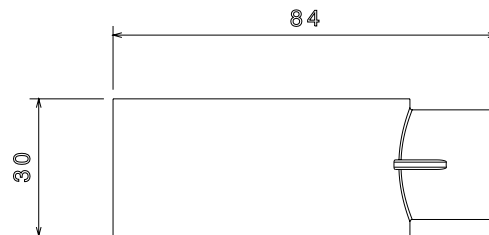

PRODUCT CODE: PB1W
PVC CONDUIT BOX

DESCRIPTION

20mm Terminal PVC Conduit Box

FINISH

White

MATERIAL

PVC

PACKAGING

Packed in qty 20

ADDITIONAL NOTES

Manufactured to BS4607 part 1
Product includes 2 x M4 Brass Inserts

Isometric view

Side view

Front view

Top view